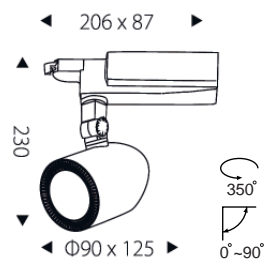

LED Track & Spot Light

Indy
decorative lights

Lumitron

Track Light

ITTL - 36

JC 50W GY6.35
CDM-TC 70W G8.5
CDM-R PAR20 35W

LED 26W / 30W

ITTL - 37