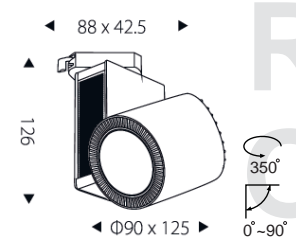

ITTL - 37

JC 50W GY6.35
CDM-TC 70W G8.5
CDM-R PAR20 35W

LED 26W / 30W

LMTL - 170B

CDM-T 35W-70W
CDMR-PAR30 35W-70W
CDM-R111 35W-70W

LED 15W / 21W / 30W / 39W / 43W